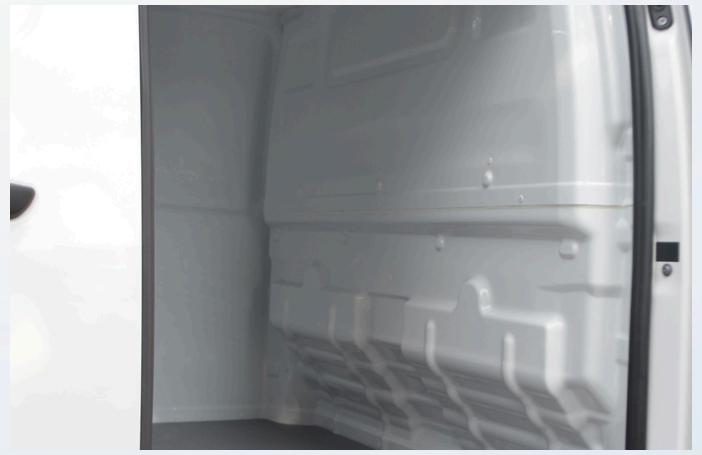

Compliance with Regulations

Compliant with HACCP regulations, CE Directive 852/2004 regarding washable, sanitizable surfaces suitable for food contact

Compliant with Regulation (EU) 852/2004 ADR regulations for the transport of hazardous materials (certain classes)

Compliant with European Guidelines 2013/C 343/03 on Good Distribution Practices (GDP) for medicinal products for human use

Compliant with UNI ISO 3795:1992 standard for combustion behavior testing

Information Sheet

Material: 100% Recyclable ABS

Panel Thickness: 3/3.5mm

Installation Weight: L1 H1 47 Kg - L2 H1 52 Kg

Lightweight Insulation: Optional upon request

Floor: ABS or reinforced

polypropylene as an option

Assembly Time: 600 minutes

Fastening System: With rivets

Vehicle Variants:

L1H1 (With 1 or 2 side doors)

L2H1 (With 1 or 2 side doors)