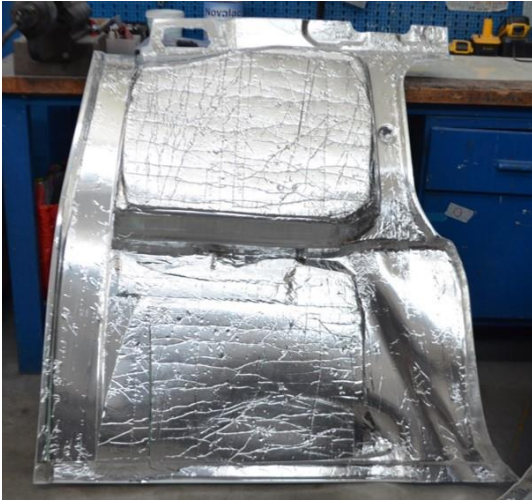

COVER PLUS RANGE +2/+8° NO ATP

2020 NEWS

PRODUCT FEATURES

- It is composed of **ABS** panels which perfectly follow the shape of the vehicle internal sides with 3/4 mm thickness;
- **Light insulation made of suitable insulating material (1 cm) covering bulkhead, roof, doors and sidewalls;**
- **Light insulation with suitable insulating foil (1 cm) covering the floor;**
- It is fixed on the vehicle with standard rivets finished with waterproof sealant compatible with food transportation;
- No changes on load-bearing parts and moreover the total weight of the panels is within 5% of the vehicle tare;
- No need to update the registration certificate;
- In case of accident the panels can be replaced separately;
- Access to lights and other original devices is maintained so the normal maintenance can be carried out easily;
- The Kit can be dismantled and reassembled on another identical vehicle;
- The entire payload is maintained;
- The entire load capacity is maintained;
- Water resistance;
- Easy to wash also with pressure washer and steam cleaner;
- Resistant to disinfectant;
- Solution tested in climatic chamber in combination with a 1.600W at 0° refrigerator

ACCESSORIES

- Invisible refrigeration system, cooling and heating options;
- Electric refrigeration system on roof, cooling and heating options with optional stand by provided by CARFIBREGGLASS Connect (GPS and Temperature control);
- Reinforced floor or non slip mat;
- Modular shelves;
- Plastic curtains for temperature preservation;
- Load fixing system;
- Water draining valve;